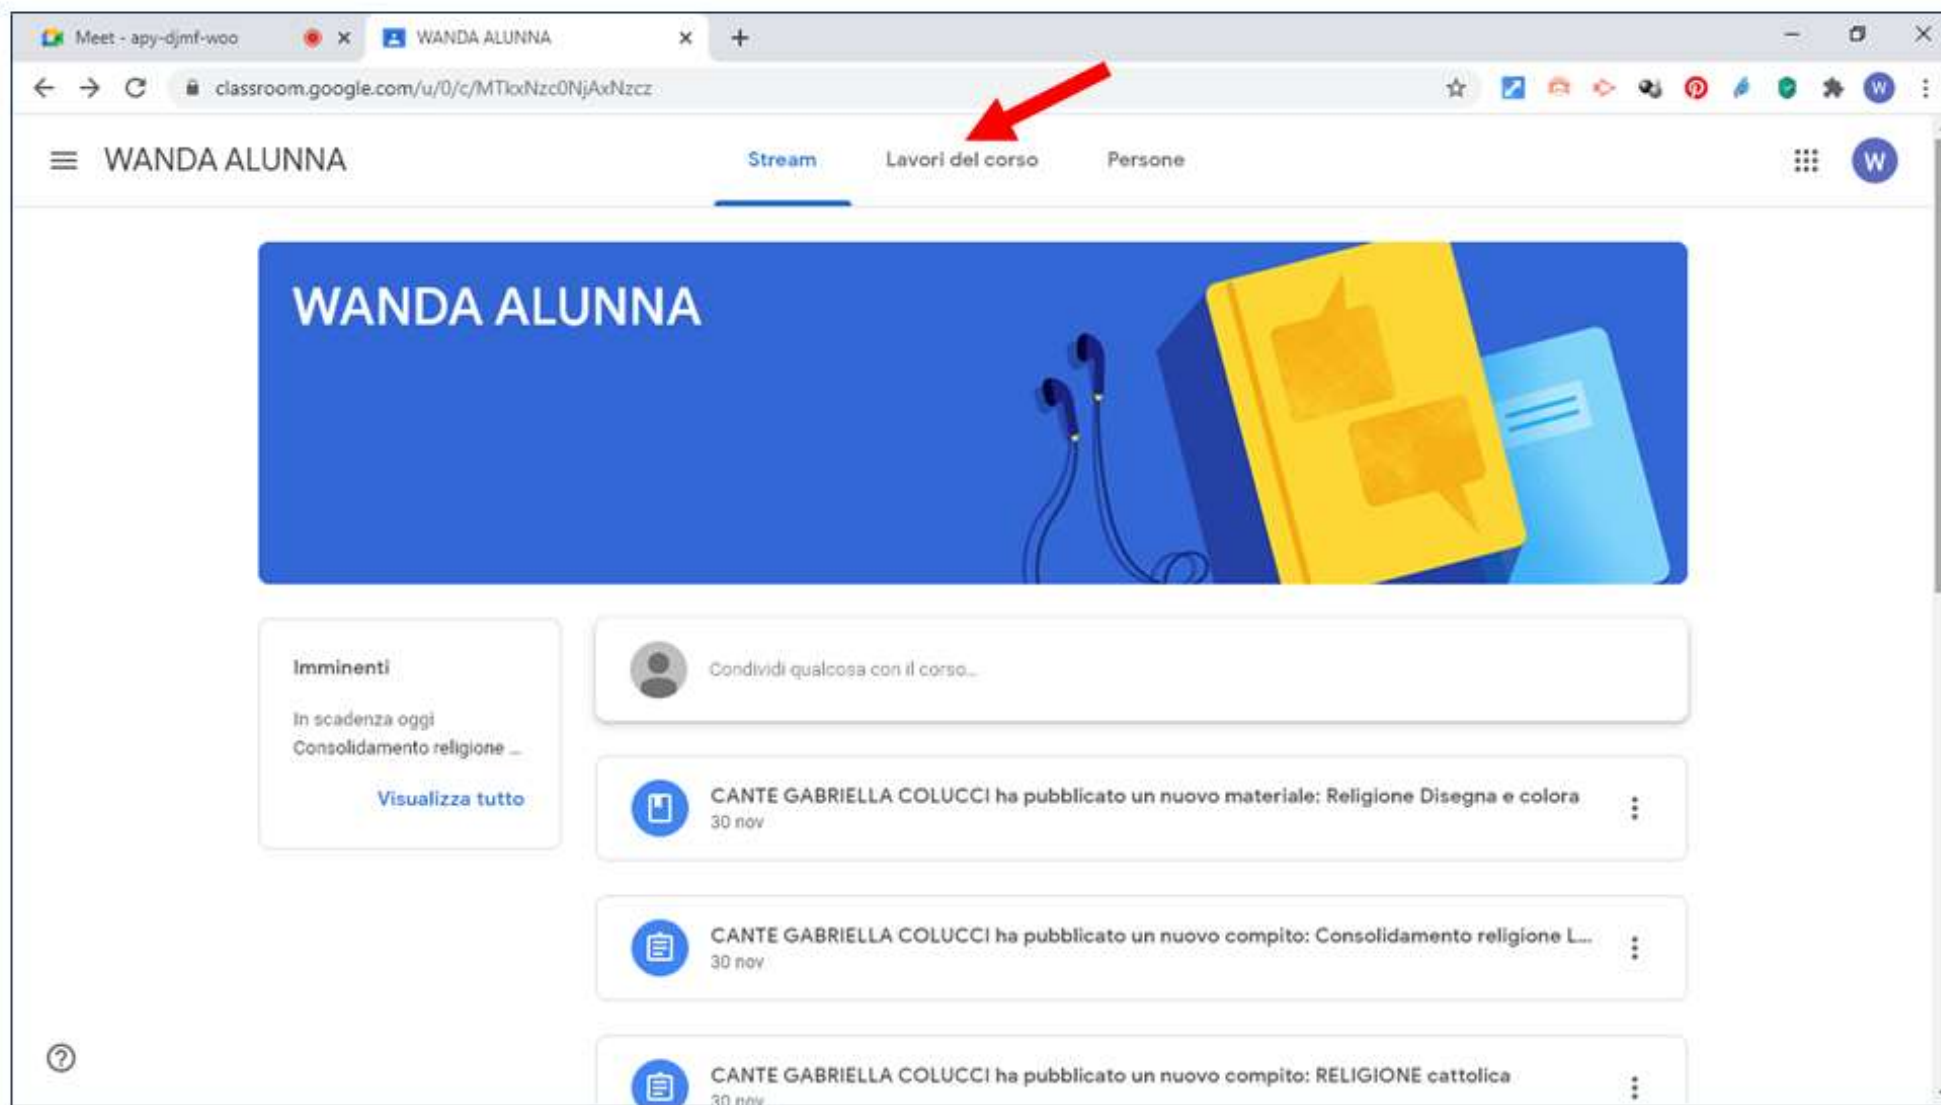

COME INVIARE UN TESTO SCRITTO ALL'INSEGNANTE DAL COMPUTER

ENTRA NELLA TUA CLASSE E CLICCA SU **LAVORI DEL CORSO.**

The screenshot shows a Google Classroom interface for a student named WANDA ALUNNA. The page is titled 'Lavori del corso' (Course Work) and displays a list of assignments. The first two assignments are 'INVERNO 2' and 'RELIGIONE CATTOLICA', both with 'Nessuna data di scadenza' (No due date). The third assignment is 'Consolidamento religione Leggi bene pag 23', which has a due date of 'Scadenza: Oggi' (Due today) and is marked as 'Assegnato' (Assigned). Below this assignment, there is a blue link labeled 'Visualizza compito' (View assignment), which is highlighted by a red arrow. Below this, there are two more assignments: 'RELIGIONE cattolica' (due today) and 'RELIGIONE politeismo' (due 10 nov).